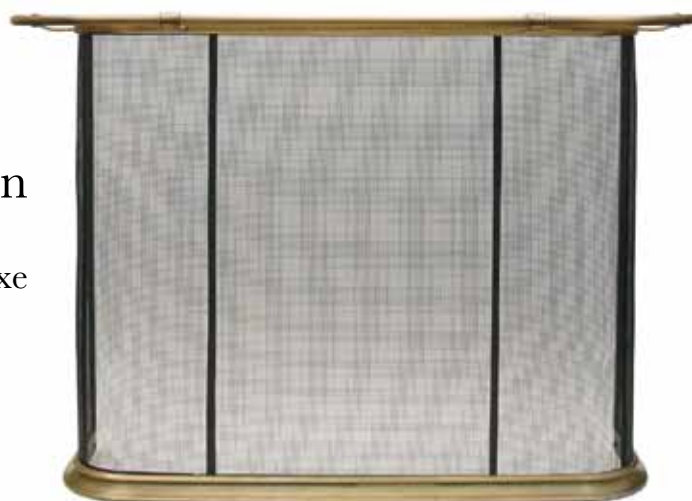

Penrose Fire Screen

Deluxe

Small 32 1/8" (815 mm) W x 24" (609 mm) H
Large 36 1/8" (917 mm) W x 24" (609 mm) H