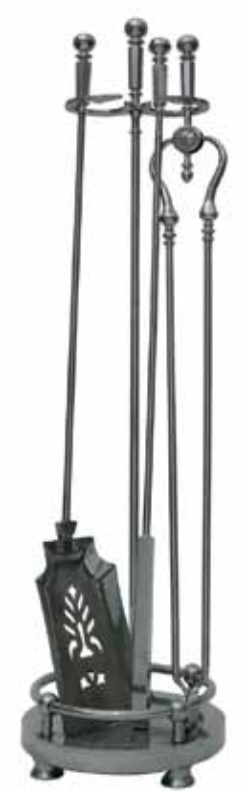

A set of craftsmen made wrought iron fire tools featuring a decorative rope twist detail to the handles and central support.

Derwent Tool Set

A minimalist design finished in brushed steel.

Small 26" (660 mm)
Large 29 7/8" (758 mm)

Cheviot Tool Set

Black

A simple but elegant set of fire tools in matt black with brushed stainless steel handles.

Small 26" (660 mm)
Large 32" (813 mm)

Cheviot Tool Set

Polished

A simple but elegant set of fire tools in a brushed steel finish.

Small 26" (660 mm)
Large 32" (813 mm)

Cheviot Tool Set

Leather

A simple but elegant set of fire tools in brushed steel with leather handles.

Small 26" (660 mm)
Large 32" (813 mm)

One Size 31" (787 mm)

Cotswold Tool Set & Stand

A faithful copy of an 18th century set of fire tools hand finished in engraved steel and available with a separate tool stand. Set on a circular base with a ball and rail bar.

Ridings Tool Set & Stand

A faithful copy of an 18th century set of fire tools finished in engraved steel and available with a separate tool stand. Set on a square base supported by ball feet.