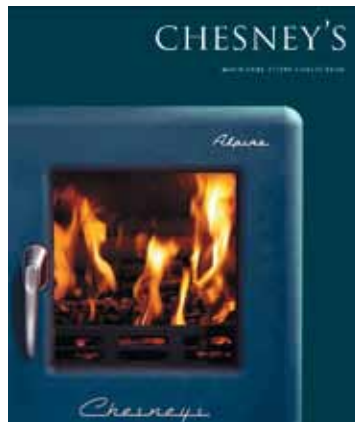

A number of the accessories in this brochure are shown with hand carved fire surrounds from Chesney's range of period and contemporary stone and marble fireplaces. This is widely acknowledged as the leading collection of its kind in the world, and also includes a wide selection of fire baskets, fire dogs and register grates. Also featured in this brochure are stoves from Chesney's multi-fuel and gas stove collections. Separate full colour brochures are available illustrating these ranges.

Chesney's pursues a policy of continuing improvement in design and performance of its products. The right is therefore reserved to vary specifications without notice.